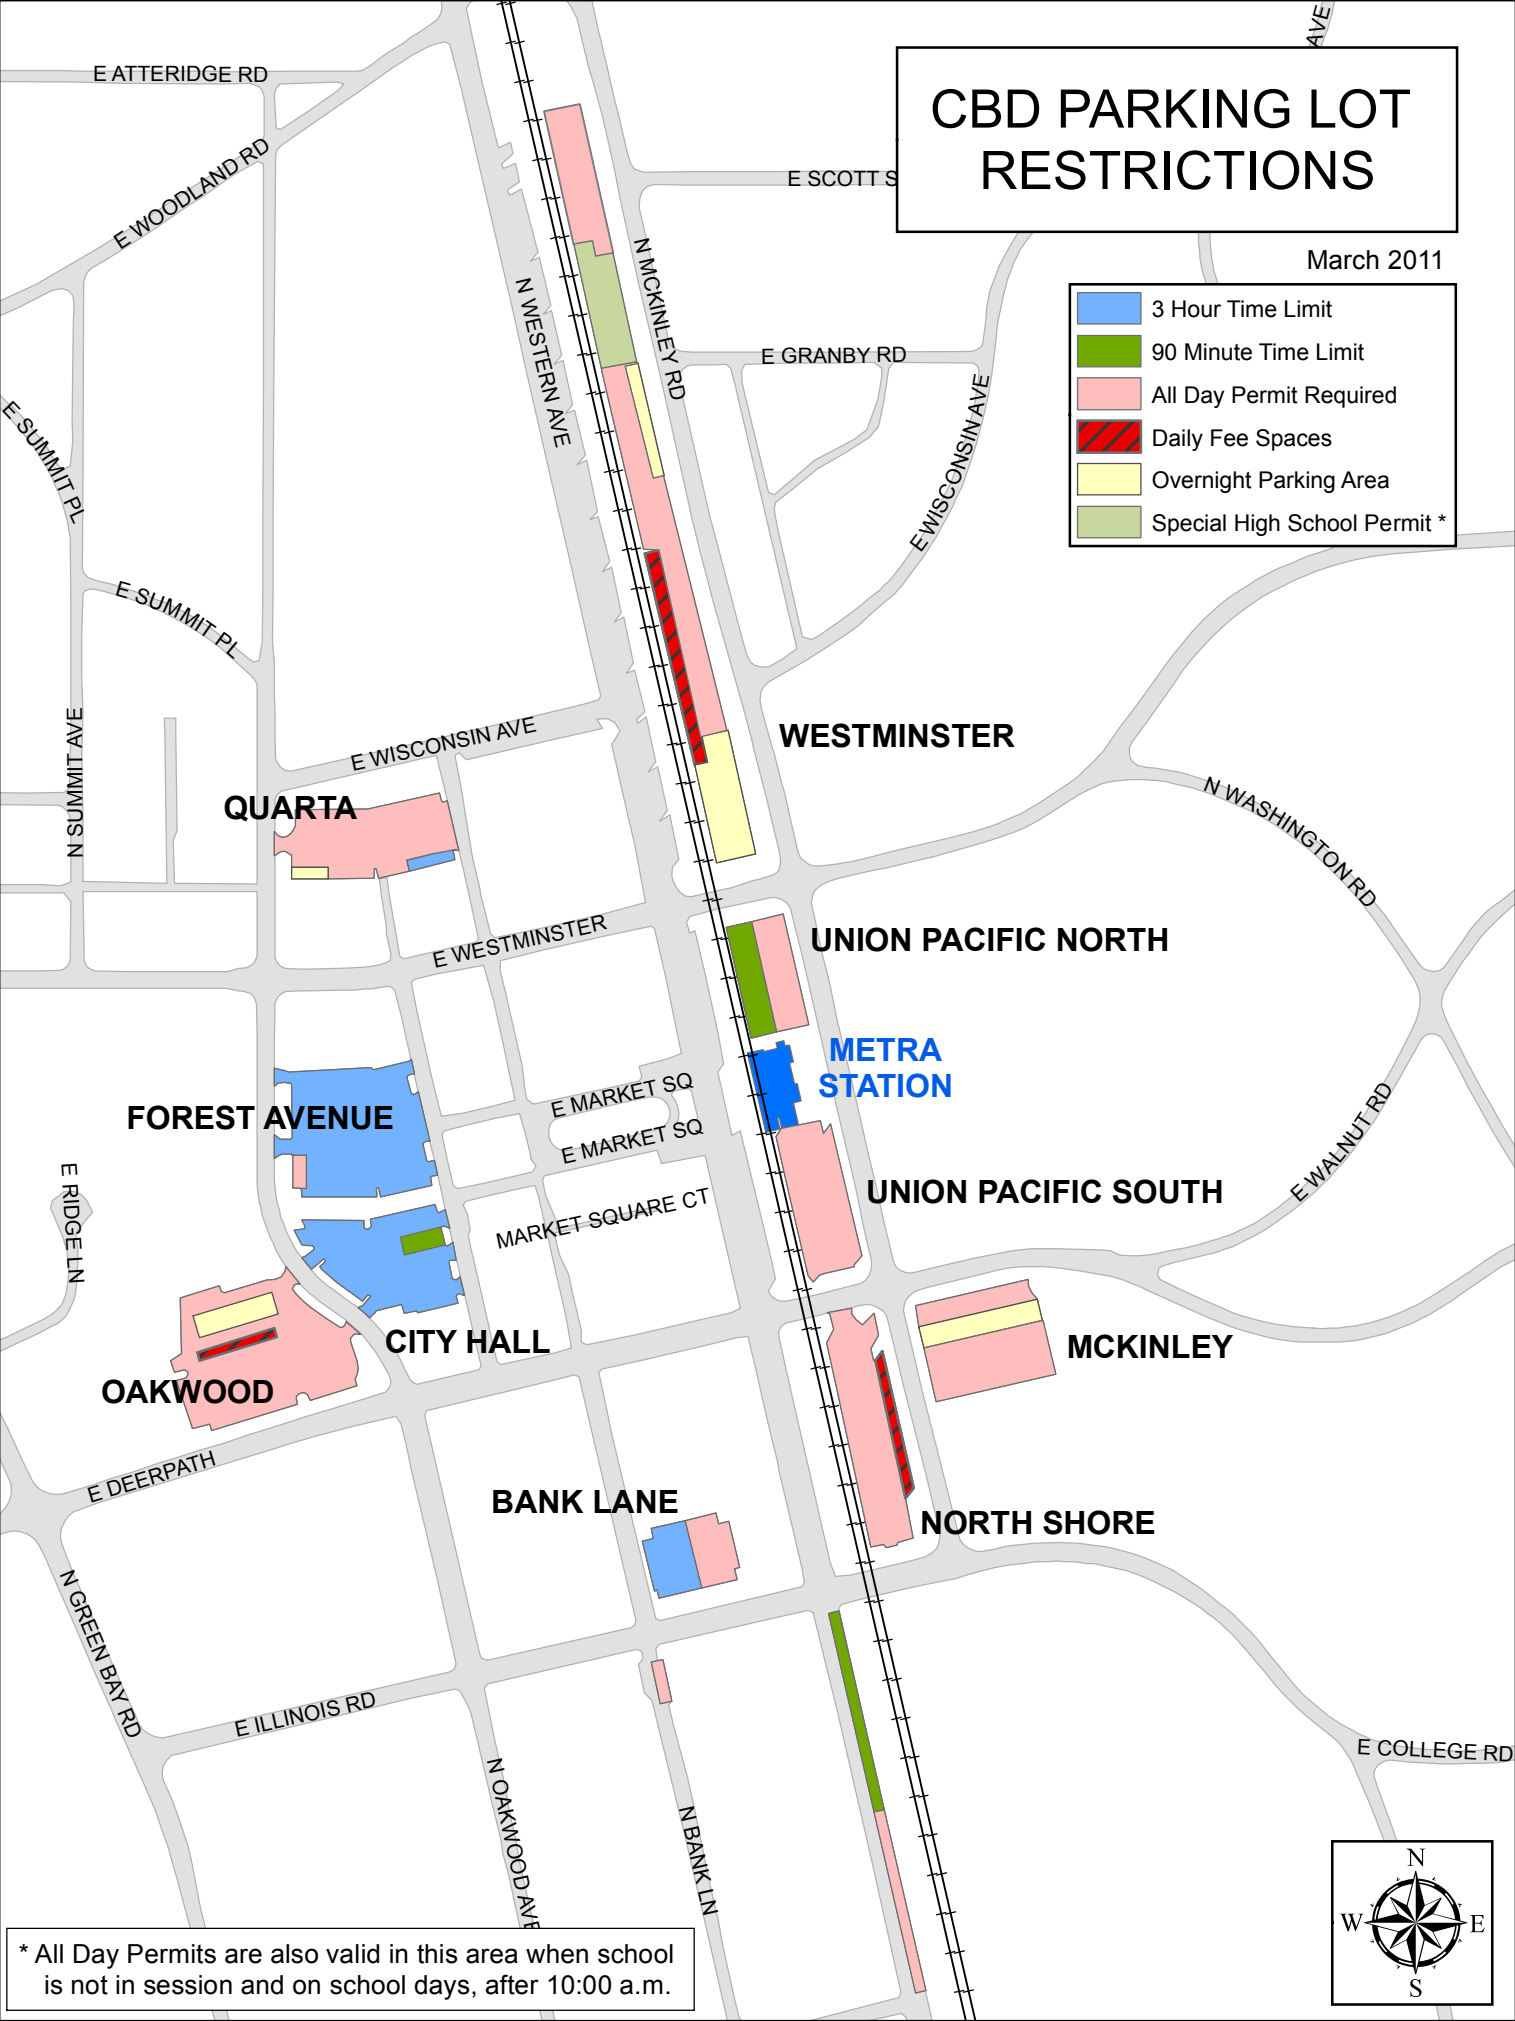

CBD PARKING LOT RESTRICTIONS

March 2011

- 3 Hour Time Limit
- 90 Minute Time Limit
- All Day Permit Required
- Daily Fee Spaces
- Overnight Parking Area
- Special High School Permit *

* All Day Permits are also valid in this area when school is not in session and on school days, after 10:00 a.m.