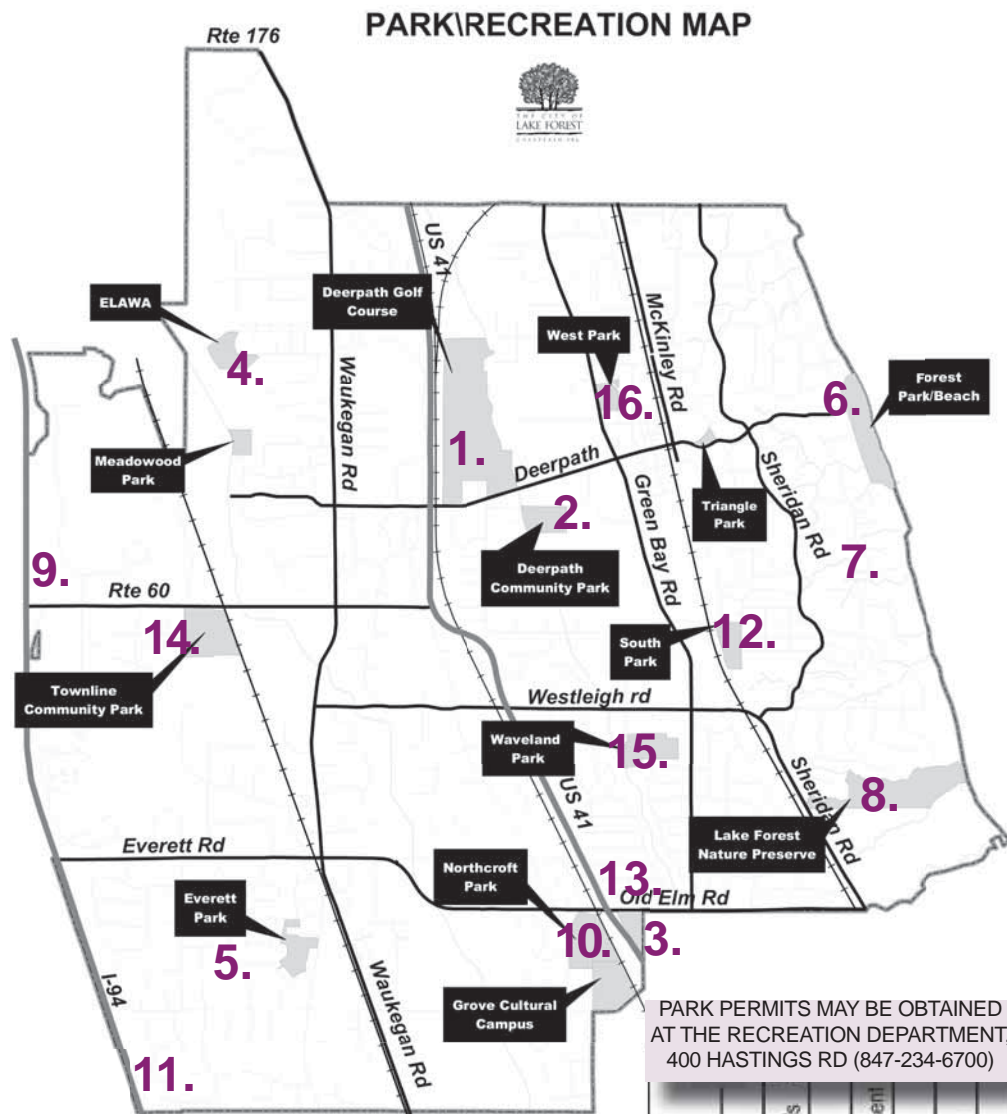

Lake Forest Parks & Recreation Department

Energizing Your Family and Community Through the "Power" of Recreation

Facility Addresses

1. Deerpath Golf Course
500 W. Deerpath Rd.
2. Deerpath Park
400 Hastings Rd
3. Dickinson Hall
100 E. Old Mill Rd.
4. Elawa Farm - Wildlife Discovery Center
1401 Middlefork Drive
5. Everett Classroom
1191 Everett School Road
6. Forest Park Beach
801 N. Lake Road
7. Lake Forest College Ice Arena
555 N. Sheridan Road
8. McCormick Nature Preserve
Sheridan Road @ north Boundary of Ft. Sheridan
9. Flips Gymnastics North Shore
27825 Irma Lee Circle
10. Northcroft Park
1365 S. Ridge Road
11. College Park Athletic Club
2223 Half Day Rd.
Deerfield, IL 60015
12. South Park
150 S. Maywood Road
13. Stirling Hall
60 E. Old Mill Rd
14. Townline Community Park
Rt. 60 & Academy Drive
15. Waveland Park
600 S. Waveland Road
16. West Park
850 N. Summit Avenue