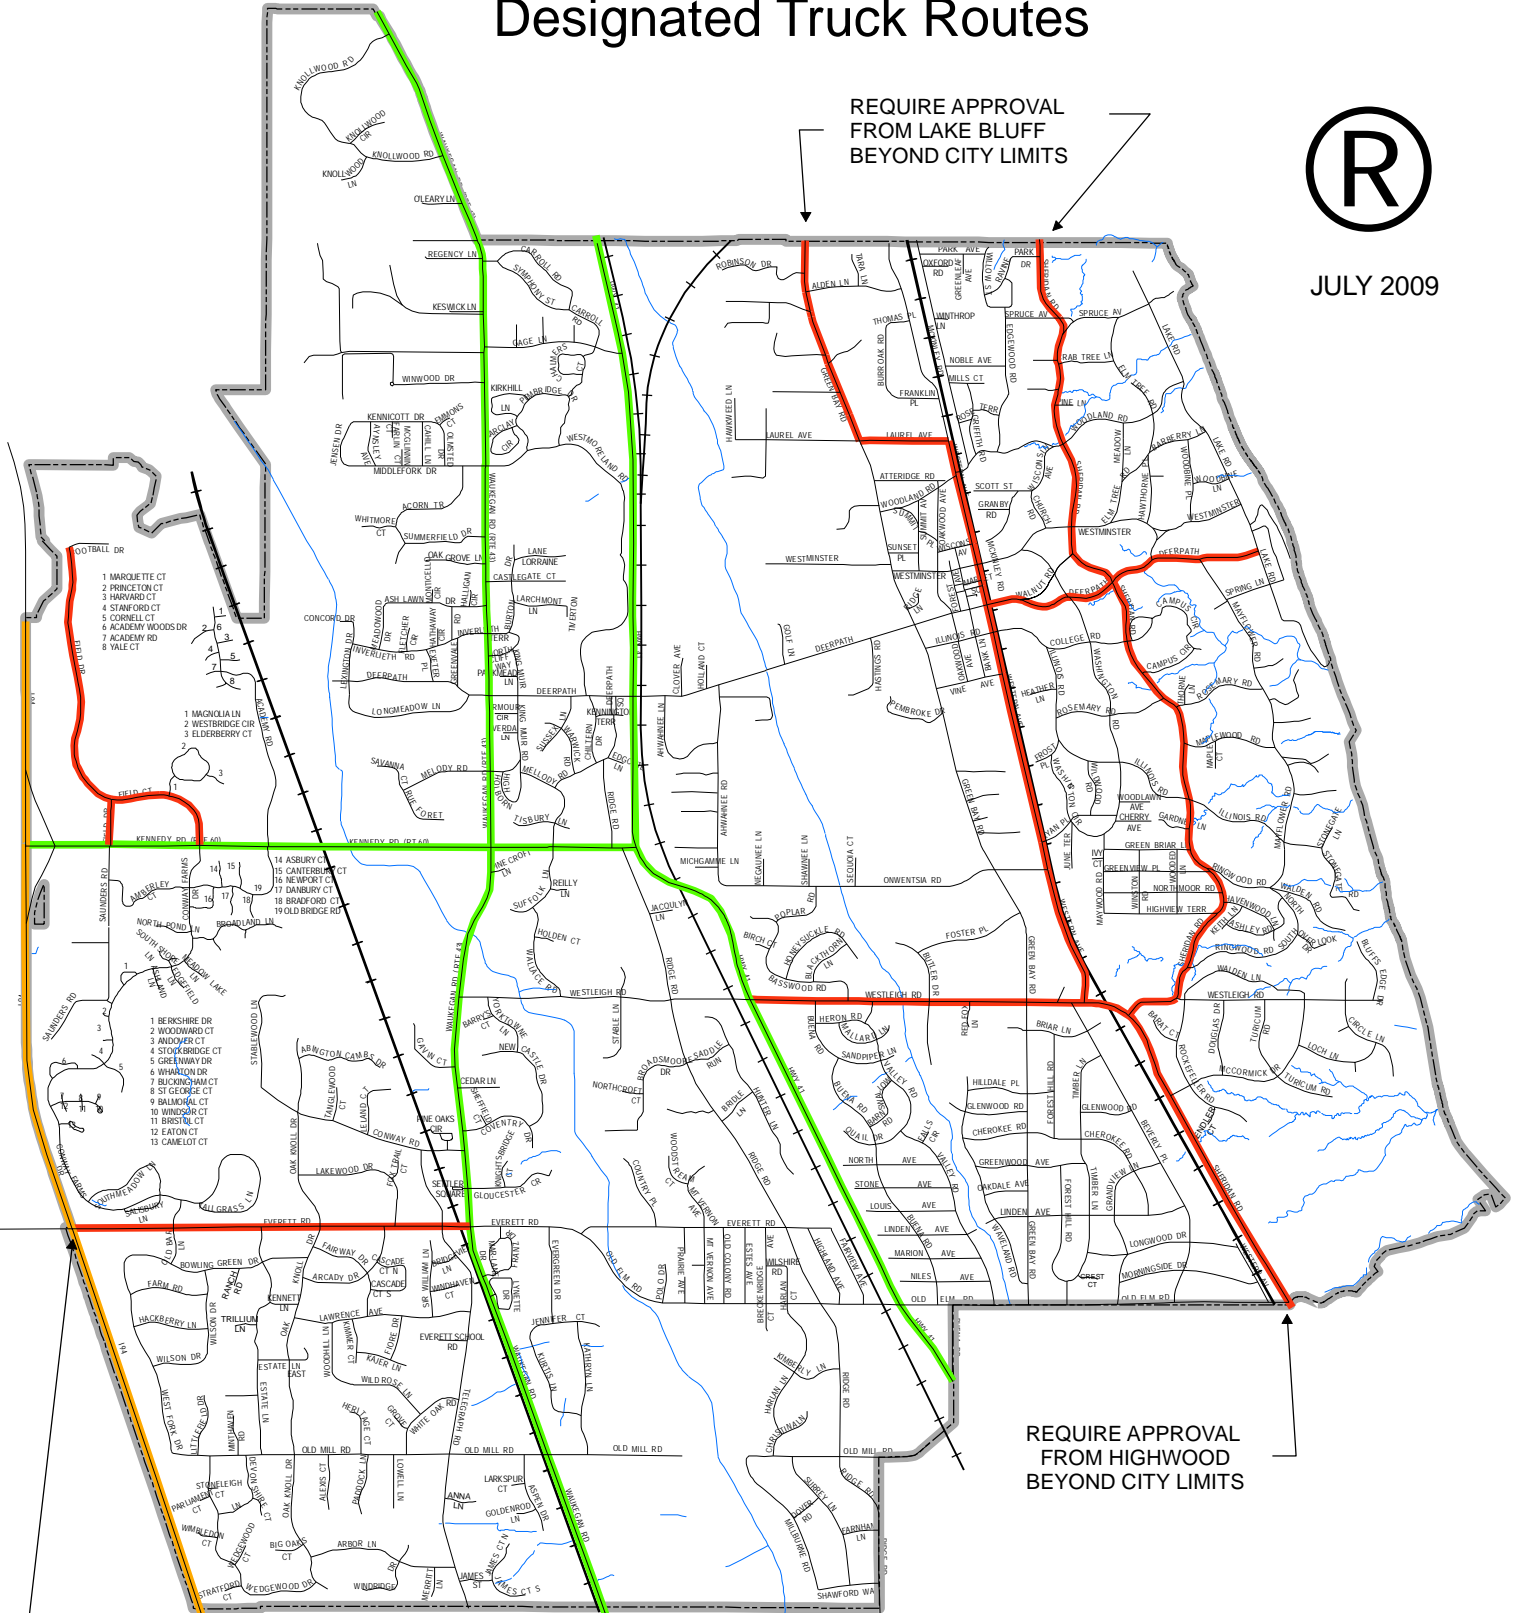

The City of Lake Forest Designated Truck Routes

REQUIRE APPROVAL FROM LAKE BLUFF BEYOND CITY LIMITS

JULY 2009

REQUIRE APPROVAL FROM LAKE COUNTY BEYOND CITY LIMITS

REQUIRE APPROVAL FROM HIGHWOOD BEYOND CITY LIMITS

Truck Routes

- TOLLWAY JURISDICTION
- IDOT JURISDICTION
- CITY JURISDICTION, REQUIRE APPROVAL FROM ENGINEERING